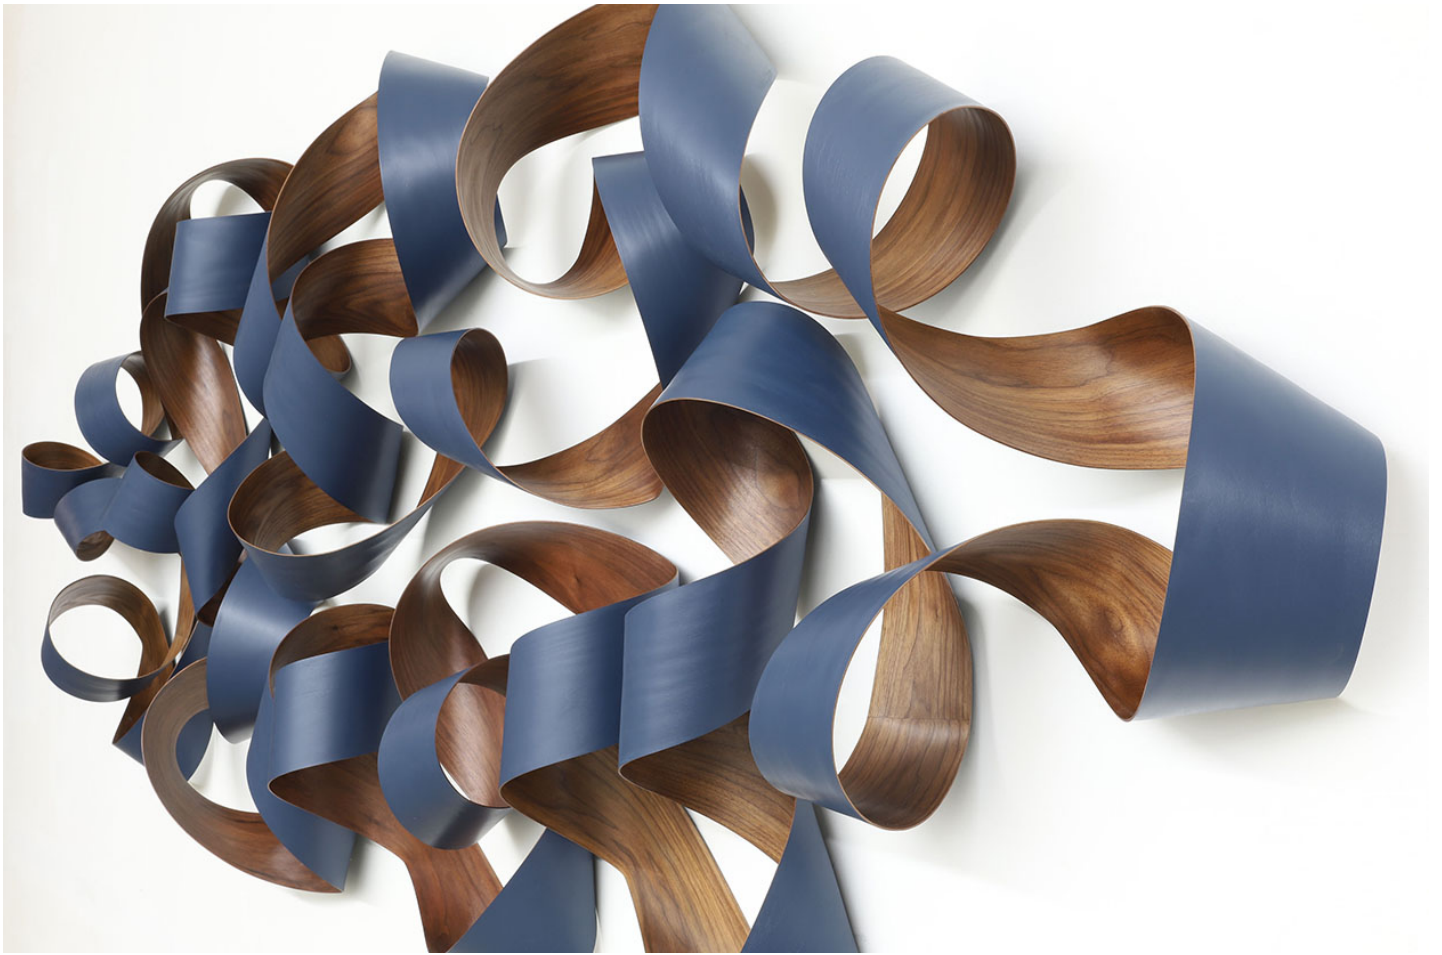

LANOUE GALLERY

Jeremy Holmes, *Private commission*
Painted black walnut, 48 x 144 in.